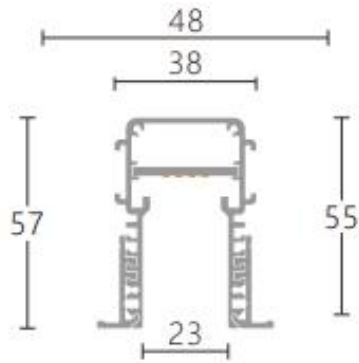

iDesigno

Tracta Low Voltage Track

TECHNICAL DATA SHEET

The Tracta Magnetic Low Voltage Track System offers versatile, modular design for grid lighting, spotlights and linear fixtures. Compatible with suspended, recessed or surface mounting, it enables seamless installation providing a sleek, adaptable solution for modern architectural spaces.

Areas for Application

- Foyers
- Office Spaces
- Shopping Centres
- Commercial Complexes
 - Exhibitions
 - Passageways
 - Museums

LEDTEC

TECHNICAL SPECIFICATIONS

Product		Material & Finish	
Model	ID-H22-MR1000	Ingress Protection Rating	IP20
		Material Composition	Aluminium
		Product Finish	Black
		Accessories	End Cap Straight Connector Blanks Power Feed
Luminaire Information		Product Dimensions	
Input Voltage	24VDC	Dimensions	1000 x 48 x 57mm
Fixture Installation	Recessed Suspended Surface Mount		
Warranty			
Warranty	5 Years		

SIZE DIAGRAMS

IMAGES

ACCESSORIES