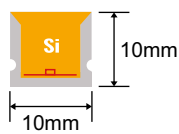

iDesigno is a brand by Ledtec

LEDTEC

TECHNICAL SPECIFICATIONS

Product	
Model	<i>Minella 9.6W SI1010 Series Neon Flex Wave RGBW</i>
Luminaire Information	
Rated Power per Metre	<i>9.6W/m</i>
Mounting	<i>Fixed Profile Bendable Profile Mounting Clips</i>
Max Length	<i>5m</i>
Supply Length	<i>5m</i>
Electrical Information	
Input Voltage	<i>24VDC</i>
Driver Options	<i>Non-Dimmable Dimmable DALI Dimmable</i>
Accessories	
Fixed Aluminium Profile	
Bendable Aluminium Profile	
Mounting Clips	
Reconnection Kit for Neon Flex	
Warranty	
Warranty	<i>5 Years</i>

Construction & Protection	
Ingress Protection Rating	<i>IP67</i>
Material Composition	<i>Premium Silicone</i>
Operating Temperature	<i>-25°C ~ +50°C</i>
Storage Temperature	<i>-25°C ~ +60°C</i>

Physical Characteristics	
Minimum Length	<i>50mm</i>
Dimensions	<i>10 x 10mm</i>
Cutting Increments	<i>8.3mm</i>
Bend Direction	<i>Top Bending (Vertical)</i>
Bend Radius	<i>50mm</i>
Cable Entry Options	<i>Front, Side, Bottom</i>

Optical Characteristics	
Correlated Colour Temperature	<i>RGBW</i>
Colour Rendering Index	<i>90Ra</i>
LED Type	<i>2835 RGB + 2219 LED</i>
Chips per metre	<i>120 LEDs per metre</i>
Luminous Efficacy per metre	<i>40lm/w</i>
Luminous Flux	<i>384lm/m</i>
Lifetime	<i>54,000 hours</i>

DIMENSIONS

ORDERING CODE

Family	Wattage	Colour Temperature	IP Rating	Light Direction
ID-SI1010	9.6	RGBW	67	W - Wave

PROFILES AND MOUNTING OPTIONS

FIXED ALUMINUM PROFILE	
	EXAMPLES OF INSTALLATION 
BENDABLE STAINLESS STEEL PROFILE	
	EXAMPLES OF INSTALLATION 
MOUNTING CLIPS	
	EXAMPLES OF INSTALLATION 