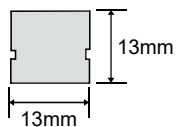

LEDTEC

TECHNICAL SPECIFICATIONS

| Product | |
|---------|---|
| Model | <i>Luceiva SI1313 Series</i> <i>14.5W/m Neon Flex</i> <i>Wave</i> |

| Luminaire Information | |
|-----------------------|--|
| Rated Power per Metre | <i>14.5W/m</i> |
| Mounting | <i>Fixed Profile</i> <i>Bendable Profile</i> <i>Mounting Clips</i> |
| Max Length | <i>5m</i> |
| Supply Length | <i>5m</i> |

| Physical Characteristics | |
|--------------------------|-------------------------------|
| Minimum Length | <i>50mm</i> |
| Dimensions | <i>13 x 13mm</i> |
| Cutting Increments | <i>50mm</i> |
| Bend Direction | <i>Vertical (Top Bending)</i> |
| Bend Radius | <i>150mm</i> |
| Cable Entry Options | <i>Front, Side, Bottom</i> |

DIMENSIONS

ORDERING CODE

| Family | Wattage | Colour Temperature | IP Rating | Light Direction |
|-----------|---------|---|-----------|-----------------|
| ID-SI1313 | 14.5W | 27K - 2700K 30K - 3000K 40K - 4000K 50K - 5000K 65K - 6500K | 67 | W- Wave |