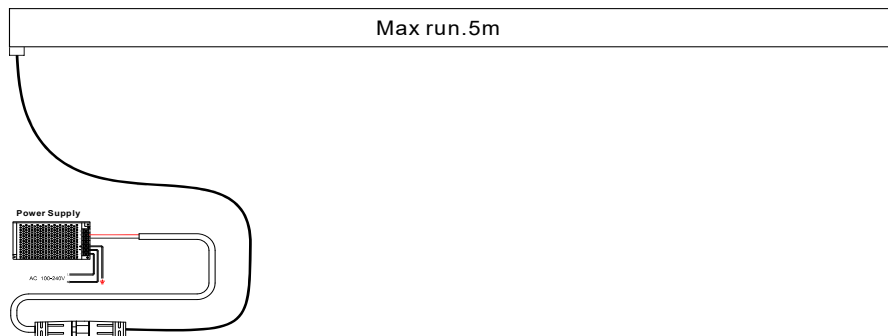

DIMENSIONS

ORDERING CODE

| Family | Wattage | Colour Temperature | IP Rating | Light Direction |
|-----------|---------|---|-----------|-----------------|
| ID-SI1313 | 14.5W | 27K - 2700K 30K - 3000K 40K - 4000K 50K - 5000K 65K - 6500K | 67 | W- Wave |

PROFILES AND MOUNTING OPTIONS

| FIXED ALUMINUM PROFILE | |
|---|--|
|  | EXAMPLES OF INSTALLATION  |
| BENDABLE STAINLESS STEEL PROFILE | |
|  | EXAMPLES OF INSTALLATION  |
| MOUNTING CLIPS | |
|  | EXAMPLES OF INSTALLATION  |

BENDING INSTRUCTION

| | | | | |
|--|---|---|---|--|
| Bend in curve form - vertical |  |  |  | DO NOT TWIST  |
| Do not bend in wave form - horizontal |  |  |  | |

WIRING DIAGRAM

Input by one end

Connection by ends of each length