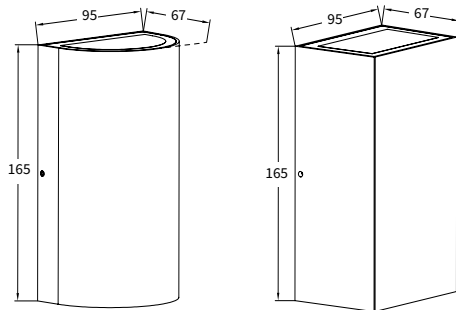

## TECHNICAL SPECIFICATIONS

Product	
Model - Semi Circle	ID-WLU-TRA-8W-4K- BK-SC
Model - Square	ID-WLU-TRA-8W-4K- BK-SQ

Luminaire Information	
Rated Power	8W
Installation	Wall Mount
Light Direction	One Directional

Product Dimensions	
Dimensions	165 x 95 x 67mm

Optical Characteristics	
Correlated Colour Temperature	4000K Standard 2700K - 5700K Optional
Colour Rendering Index	85Ra
LED Type	COB
LED Expected Lifespan	50,000hrs
Luminous Flux	600 - 750lm
Beam Angle	100°
SDCM	<6

## SIZE DIAGRAMS