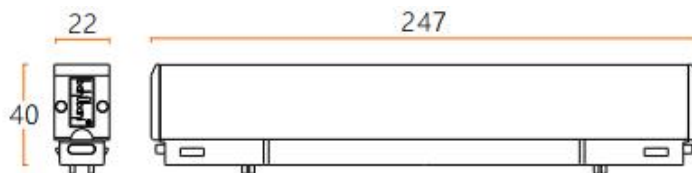

TECHNICAL SPECIFICATIONS

Product	
Model	ID-TLI-TRA-8W-4K-LIN

Luminaire Information	
Rated Power	8W
Fixture Installation	Magnetic Track
Dimmable Options	Optional

Driver Information	
Driver Type	Tridonic / LTech
Dimming Option	Dimmable Driver
Input Voltage	24VDC

Warranty	
Warranty	5 Years

Material & Finish	
Ingress Protection Rating	IP20
Material Composition	Aluminium
Product Finish	Black - BK White - WH

Product Dimensions	
Dimensions	247 x 22 x 40mm

Optical Characteristics	
Correlated Colour Temperature	4000K Standard 2700K / 3000K Optional
Colour Rendering Index	>90Ra
LED Type	OSRAM
LED Expected Lifespan	50,000 hrs
Lumen Output	>44lm/w
Beam Angle	100°

SIZE DIAGRAMS