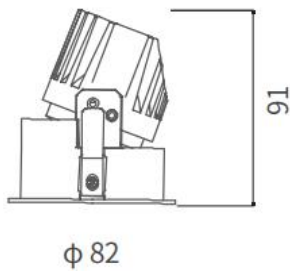

Warranty	
Warranty	5 Years

Material & Finish	
Ingress Protection Rating	IP20
Material Composition (Housing)	Aluminum
Product Finish (Base)	White Black

Product Dimensions	
Dimensions	82 x 91mm
Cut Out	75mm

SIZE DIAGRAMS

ACCESSORIES