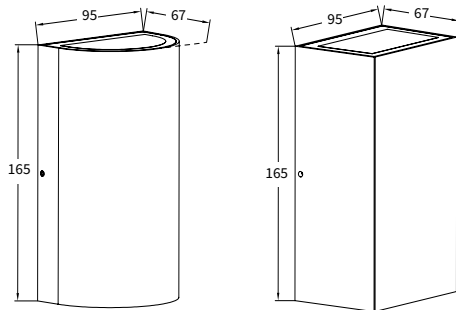

Product Dimensions	
Dimensions	165 x 95 x 67mm

Optical Characteristics	
Correlated Colour Temperature	4000K Standard 2700K - 5700K Optional
Colour Rendering Index	85Ra
LED Type	COB
LED Expected Lifespan	50,000hrs
Luminous Flux	300 - 450lm
Beam Angle	100°
SDCM	<6

SIZE DIAGRAMS

ACCESSORIES