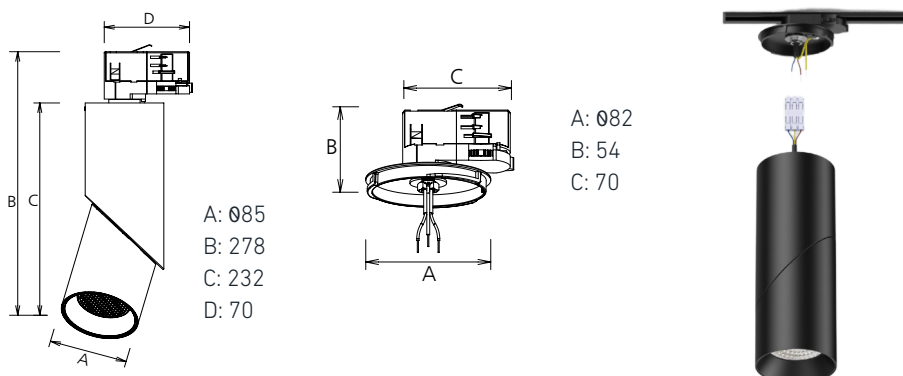

iDesigno

25W Adatto Adjustable Light

TECHNICAL DATA SHEET

The 25W Adatto adjustable light features multiple installation options including surface, track and suspended for versatile applications. The lamp body rotates 90° vertically and 315° horizontally, allowing precise directional lighting alongside interchangeable CCT for adaptable illumination, making it the ideal choice for a range of lighting applications.

Warranty	
Warranty	5 Years

Material & Finish	
Ingress Protection Rating	IP20
Material Composition	Aluminium (Housing)
	PC (Optics)
Product Finish	RAL9016 - White
	RAL9005 - Black

Product Dimensions (mm)	
Surface Mount	Ø85 x 232
Track Installation	Ø85 x 278
Track Installation (DALI)	Ø85 x 289
Suspended Installation	Ø85

SIZE DIAGRAMS

SURFACE MOUNT

TRACK INSTALLATION

TRACK INSTALLATION - DALI

A: Ø85
B: 289
C: 232
D: 113

A: Ø82
B: 64
C: 113

SUSPENDED INSTALLATION

500MM 1000MM
A: Ø85 A: Ø85
B: 232 B: 232
C: 757 C: 1257

500MM
A: 534.5
1000mm
A: 1034.5