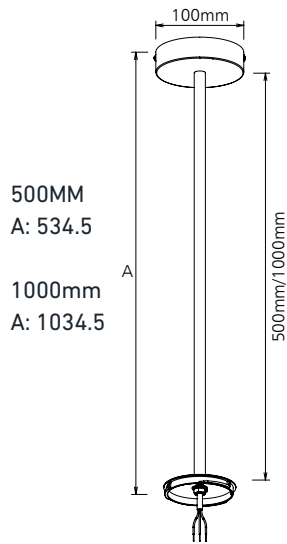

iDesigno

25W Adatto Adjustable Light

TECHNICAL DATA SHEET

The 25W Adatto adjustable light features multiple installation options including surface, track and suspended for versatile applications. The lamp body rotates 90° vertically and 315° horizontally, allowing precise directional lighting alongside interchangeable CCT for adaptable illumination, making it the ideal choice for a range of lighting applications.

Warranty	
Warranty	5 Years

Material & Finish	
Ingress Protection Rating	IP20
Material Composition	Aluminium (Housing)
	PC (Optics)
Product Finish	RAL9016 - White
	RAL9005 - Black

Product Dimensions (mm)	
Surface Mount	Ø85 x 232
Track Installation	Ø85 x 278
Track Installation (DALI)	Ø85 x 289
Suspended Installation	Ø85

SIZE DIAGRAMS

SURFACE MOUNT

TRACK INSTALLATION

TRACK INSTALLATION - DALI

A: Ø85
B: 289
C: 232
D: 113

A: Ø82
B: 64
C: 113

SUSPENDED INSTALLATION

500MM 1000MM
A: Ø85 A: Ø85
B: 232 B: 232
C: 757 C: 1257

500MM
A: 534.5
1000mm
A: 1034.5