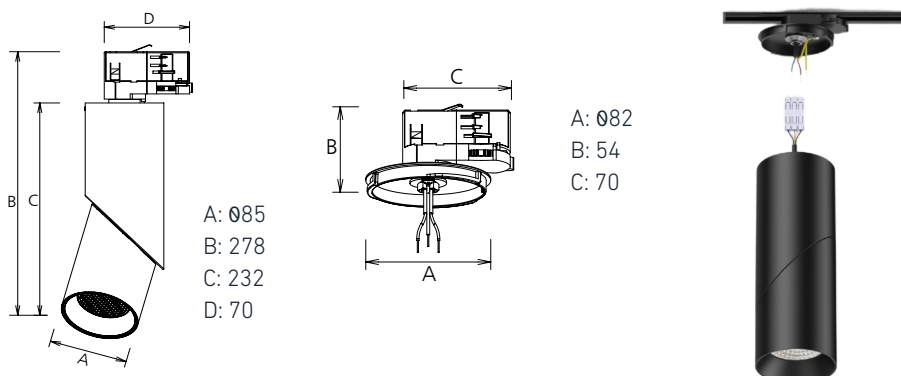

iDesigno

25W Adatto Adjustable Light

TECHNICAL DATA SHEET

The 25W Adatto adjustable light features multiple installation options including surface, track and suspended for versatile applications. The lamp body rotates 90° vertically and 315° horizontally, allowing precise directional lighting alongside interchangeable CCT for adaptable illumination, making it the ideal choice for a range of lighting applications.

Warranty	
Warranty	5 Years

Material & Finish	
Ingress Protection Rating	IP20
Material Composition	Aluminium (Housing)
	PC (Optics)
Product Finish	RAL9016 - White
	RAL9005 - Black

Product Dimensions (mm)	
Surface Mount	Ø85 x 232
Track Installation	Ø85 x 278
Track Installation (DALI)	Ø85 x 289
Suspended Installation	Ø85

SIZE DIAGRAMS

SURFACE MOUNT

TRACK INSTALLATION

TRACK INSTALLATION - DALI

A: Ø85
B: 289
C: 232
D: 113

A: Ø82
B: 64
C: 113

SUSPENDED INSTALLATION

500MM 1000MM
A: Ø85 A: Ø85
B: 232 B: 232
C: 757 C: 1257

500MM
A: 534.5
1000mm
A: 1034.5