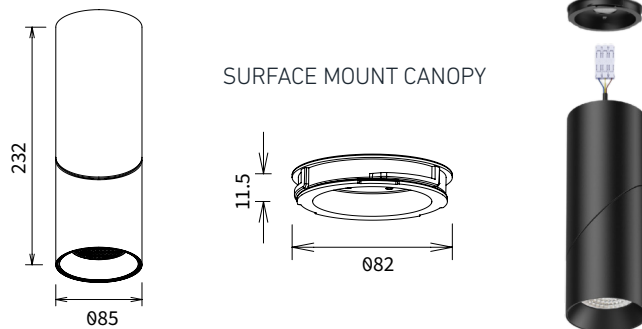

iDesigno

25W Adatto Adjustable Light

TECHNICAL DATA SHEET

The 25W Adatto adjustable light features multiple installation options including surface, track and suspended for versatile applications. The lamp body rotates 90° vertically and 315° horizontally, allowing precise directional lighting alongside interchangeable CCT for adaptable illumination, making it the ideal choice for a range of lighting applications.

Warranty	
Warranty	5 Years

Material & Finish	
Ingress Protection Rating	IP20
Material Composition	Aluminium (Housing)
	PC (Optics)
Product Finish	RAL9016 - White
	RAL9005 - Black

Product Dimensions (mm)	
Surface Mount	Ø85 x 232
Track Installation	Ø85 x 278
Track Installation (DALI)	Ø85 x 289
Suspended Installation	Ø85

SIZE DIAGRAMS

SURFACE MOUNT

TRACK INSTALLATION

TRACK INSTALLATION - DALI

A: Ø85
B: 289
C: 232
D: 113

A: Ø82
B: 64
C: 113

SUSPENDED INSTALLATION

500MM 1000MM
A: Ø85 A: Ø85
B: 232 B: 232
C: 757 C: 1257

500MM
A: 534.5
1000mm
A: 1034.5