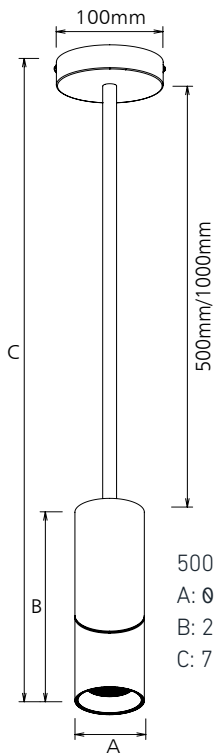

iDesigno

25W Adatto Adjustable Light

TECHNICAL DATA SHEET

The 25W Adatto adjustable light features multiple installation options including surface, track and suspended for versatile applications. The lamp body rotates 90° vertically and 315° horizontally, allowing precise directional lighting alongside interchangeable CCT for adaptable illumination, making it the ideal choice for a range of lighting applications.

Warranty	
Warranty	5 Years

Material & Finish	
Ingress Protection Rating	IP20
Material Composition	Aluminium (Housing)
	PC (Optics)
Product Finish	RAL9016 - White
	RAL9005 - Black

Product Dimensions (mm)	
Surface Mount	Ø85 x 232
Track Installation	Ø85 x 278
Track Installation (DALI)	Ø85 x 289
Suspended Installation	Ø85

SIZE DIAGRAMS

SURFACE MOUNT

TRACK INSTALLATION

TRACK INSTALLATION - DALI

A: Ø85
B: 289
C: 232
D: 113

A: Ø82
B: 64
C: 113

SUSPENDED INSTALLATION

500MM 1000MM
A: Ø85 A: Ø85
B: 232 B: 232
C: 757 C: 1257

500MM
A: 534.5
1000mm
A: 1034.5