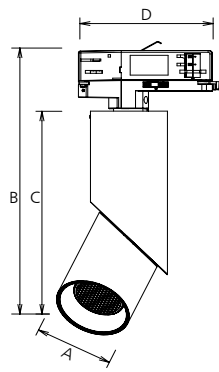

Warranty	
Warranty	5 Years

Material & Finish	
Ingress Protection Rating	IP20
Material Composition	Aluminium (Housing)
	PC (Optics)
Product Finish	RAL9016 - White
	RAL9005 - Black

Product Dimensions (mm)	
Surface Mount	Ø85 x 232
Track Installation	Ø85 x 278
Track Installation (DALI)	Ø85 x 289
Suspended Installation	Ø85

SIZE DIAGRAMS

SURFACE MOUNT

TRACK INSTALLATION

TRACK INSTALLATION - DALI

A: Ø85
B: 289
C: 232
D: 113

A: Ø82
B: 64
C: 113

SUSPENDED INSTALLATION

500MM 1000MM
A: Ø85 A: Ø85
B: 232 B: 232
C: 757 C: 1257

500MM
A: 534.5
1000mm
A: 1034.5