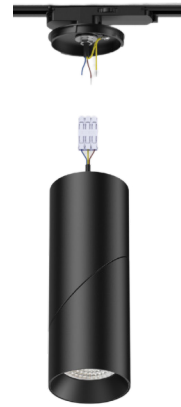

iDesigno

25W Adatto Adjustable Light

TECHNICAL DATA SHEET

The 25W Adatto adjustable light features multiple installation options including surface, track and suspended for versatile applications. The lamp body rotates 90° vertically and 315° horizontally, allowing precise directional lighting alongside interchangeable CCT for adaptable illumination, making it the ideal choice for a range of lighting applications.

Optical Characteristics	
Correlated Colour Temperature	3000K + 4000K + 5000K
Colour Rendering Index	90 Ra
LED Type	COB
LED Expected Lifespan	50,000 hrs
Luminous Flux	1900 - 2300lms
Beam Angle	60°
SDCM	<5

SIZE DIAGRAMS

SURFACE MOUNT

TRACK INSTALLATION

TRACK INSTALLATION - DALI

A: Ø85
B: 289
C: 232
D: 113

A: Ø82
B: 64
C: 113

SUSPENDED INSTALLATION

500MM 1000MM
A: Ø85 A: Ø85
B: 232 B: 232
C: 757 C: 1257