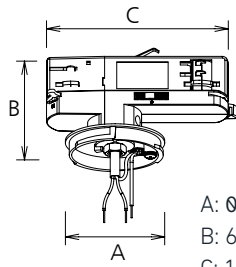

Warranty	
Warranty	5 Years

Material & Finish	
Ingress Protection Rating	IP20
Material Composition	Aluminium (Housing)
	PC (Optics)
Product Finish	RAL9016 - White
	RAL9005 - Black

Product Dimensions (mm)	
Surface Mount	Ø85 x 232
Track Installation	Ø85 x 278
Track Installation (DALI)	Ø85 x 289
Suspended Installation	Ø85

SIZE DIAGRAMS

SURFACE MOUNT

TRACK INSTALLATION

TRACK INSTALLATION - DALI

A: Ø85
B: 289
C: 232
D: 113

A: Ø82
B: 64
C: 113

SUSPENDED INSTALLATION

500MM 1000MM
A: Ø85 A: Ø85
B: 232 B: 232
C: 757 C: 1257

500MM
A: 534.5
1000mm
A: 1034.5