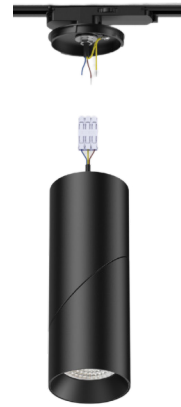

iDesigno

20W Adatto Adjustable Light

TECHNICAL DATA SHEET

The 20W Adatto adjustable light features multiple installation options including surface, track and suspended for versatile applications. The lamp body rotates 90° vertically and 315° horizontally, allowing precise directional lighting alongside interchangeable CCT for adaptable illumination, making it the ideal choice for a range of lighting applications.

Optical Characteristics	
Correlated Colour Temperature	3000K + 4000K + 5000K
Colour Rendering Index	90 Ra
LED Type	COB
LED Expected Lifespan	50,000 hrs
Luminous Flux	1800 - 1900lms
Beam Angle	60°
SDCM	<5

SIZE DIAGRAMS

SURFACE MOUNT

TRACK INSTALLATION

TRACK INSTALLATION - DALI

A: Ø85
 B: 289
 C: 232
 D: 113

A: Ø82
 B: 64
 C: 113

SUSPENDED INSTALLATION

500MM 1000MM
 A: Ø85 A: Ø85
 B: 232 B: 232
 C: 757 C: 1257