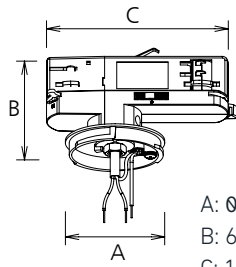

Warranty	
Warranty	5 Years

Material & Finish	
Ingress Protection Rating	IP20
Material Composition	Aluminium (Housing)
	PC (Optics)
Product Finish	RAL9016 - White
	RAL9005 - Black

Product Dimensions (mm)	
Surface Mount	Ø85 x 232
Track Installation	Ø85 x 278
Track Installation (DALI)	Ø85 x 289
Suspended Installation	Ø85

SIZE DIAGRAMS

SURFACE MOUNT

TRACK INSTALLATION

TRACK INSTALLATION - DALI

A: Ø85
 B: 289
 C: 232
 D: 113

A: Ø82
 B: 64
 C: 113

SUSPENDED INSTALLATION

500MM 1000MM
 A: Ø85 A: Ø85
 B: 232 B: 232
 C: 757 C: 1257

500MM
 A: 534.5
 1000mm
 A: 1034.5