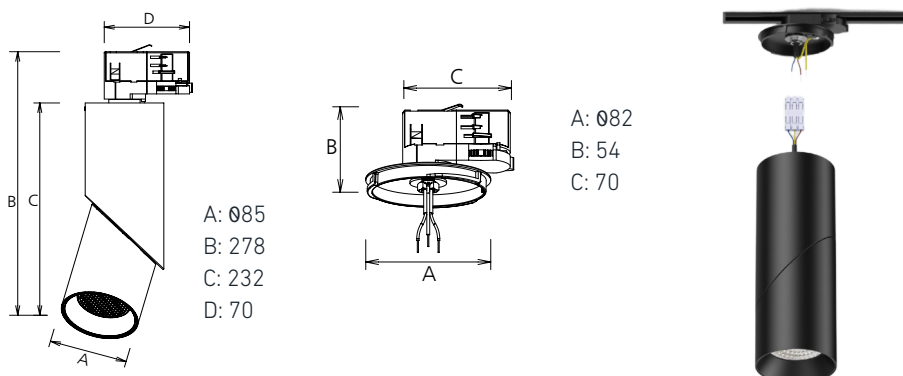

iDesigno

20W Adatto Adjustable Light

TECHNICAL DATA SHEET

The 20W Adatto adjustable light features multiple installation options including surface, track and suspended for versatile applications. The lamp body rotates 90° vertically and 315° horizontally, allowing precise directional lighting alongside interchangeable CCT for adaptable illumination, making it the ideal choice for a range of lighting applications.

Warranty	
Warranty	5 Years

Material & Finish	
Ingress Protection Rating	IP20
Material Composition	Aluminium (Housing)
	PC (Optics)
Product Finish	RAL9016 - White
	RAL9005 - Black

Product Dimensions (mm)	
Surface Mount	Ø85 x 232
Track Installation	Ø85 x 278
Track Installation (DALI)	Ø85 x 289
Suspended Installation	Ø85

SIZE DIAGRAMS

SURFACE MOUNT

TRACK INSTALLATION

TRACK INSTALLATION - DALI

A: Ø85
 B: 289
 C: 232
 D: 113

A: Ø82
 B: 64
 C: 113

SUSPENDED INSTALLATION

500MM 1000MM
 A: Ø85 A: Ø85
 B: 232 B: 232
 C: 757 C: 1257

500MM
 A: 534.5
 1000mm
 A: 1034.5