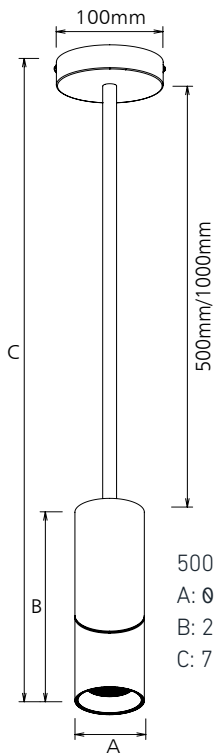

iDesigno

20W Adatto Adjustable Light

TECHNICAL DATA SHEET

The 20W Adatto adjustable light features multiple installation options including surface, track and suspended for versatile applications. The lamp body rotates 90° vertically and 315° horizontally, allowing precise directional lighting alongside interchangeable CCT for adaptable illumination, making it the ideal choice for a range of lighting applications.

Warranty	
Warranty	5 Years

Material & Finish	
Ingress Protection Rating	IP20
Material Composition	Aluminium (Housing)
	PC (Optics)
Product Finish	RAL9016 - White
	RAL9005 - Black

Product Dimensions (mm)	
Surface Mount	Ø85 x 232
Track Installation	Ø85 x 278
Track Installation (DALI)	Ø85 x 289
Suspended Installation	Ø85

SIZE DIAGRAMS

SURFACE MOUNT

TRACK INSTALLATION

TRACK INSTALLATION - DALI

A: Ø85
 B: 289
 C: 232
 D: 113

A: Ø82
 B: 64
 C: 113

SUSPENDED INSTALLATION

500MM 1000MM
 A: Ø85 A: Ø85
 B: 232 B: 232
 C: 757 C: 1257

500MM
 A: 534.5
 1000mm
 A: 1034.5