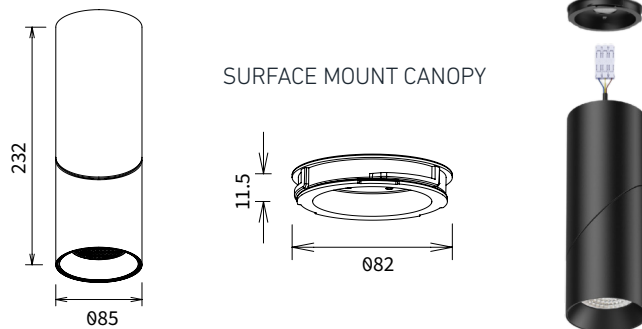

iDesigno

20W Adatto Adjustable Light

TECHNICAL DATA SHEET

The 20W Adatto adjustable light features multiple installation options including surface, track and suspended for versatile applications. The lamp body rotates 90° vertically and 315° horizontally, allowing precise directional lighting alongside interchangeable CCT for adaptable illumination, making it the ideal choice for a range of lighting applications.

Warranty	
Warranty	5 Years

Material & Finish	
Ingress Protection Rating	IP20
Material Composition	Aluminium (Housing)
	PC (Optics)
Product Finish	RAL9016 - White
	RAL9005 - Black

Product Dimensions (mm)	
Surface Mount	Ø85 x 232
Track Installation	Ø85 x 278
Track Installation (DALI)	Ø85 x 289
Suspended Installation	Ø85

SIZE DIAGRAMS

SURFACE MOUNT

TRACK INSTALLATION

TRACK INSTALLATION - DALI

A: Ø85
 B: 289
 C: 232
 D: 113

A: Ø82
 B: 64
 C: 113

SUSPENDED INSTALLATION

500MM 1000MM
 A: Ø85 A: Ø85
 B: 232 B: 232
 C: 757 C: 1257

500MM
 A: 534.5
 1000mm
 A: 1034.5