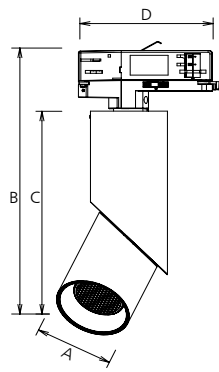

Warranty	
Warranty	5 Years

Material & Finish	
Ingress Protection Rating	IP20
Material Composition	Aluminium (Housing)
	PC (Optics)
Product Finish	RAL9016 - White
	RAL9005 - Black

Product Dimensions (mm)	
Surface Mount	Ø85 x 232
Track Installation	Ø85 x 278
Track Installation (DALI)	Ø85 x 289
Suspended Installation	Ø85

SIZE DIAGRAMS

SURFACE MOUNT

TRACK INSTALLATION

TRACK INSTALLATION - DALI

A: Ø85
 B: 289
 C: 232
 D: 113

A: Ø82
 B: 64
 C: 113

SUSPENDED INSTALLATION

500MM 1000MM
 A: Ø85 A: Ø85
 B: 232 B: 232
 C: 757 C: 1257

500MM
 A: 534.5
 1000mm
 A: 1034.5