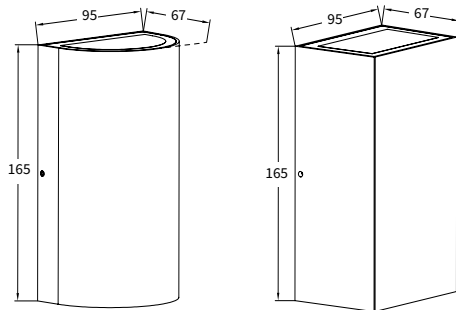

LEDTEC

TECHNICAL SPECIFICATIONS

Product	
Model - Semi Circle	ID-WLU-TRA-16W-4K-BK-SC
Model - Square	ID-WLU-TRA-16W-4K-BK-SQ

Luminaire Information	
Rated Power	2 x 8W
Installation	Wall Mount
Light Direction	Up / Down

Product Dimensions	
Dimensions	165 x 95 x 67mm

Optical Characteristics	
Correlated Colour Temperature	4000K Standard 2700K - 5700K Optional
Colour Rendering Index	85Ra
LED Type	COB
LED Expected Lifespan	50,000hrs
Luminous Flux	1250 - 1600lm
Beam Angle	100°
SDCM	<6

SIZE DIAGRAMS

ACCESSORIES