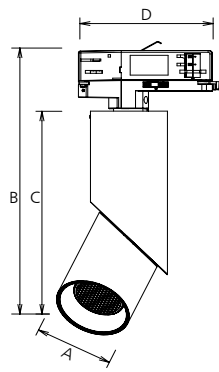

Warranty	
Warranty	5 Years

Material & Finish	
Ingress Protection Rating	IP20
Material Composition	Aluminium (Housing) PC (Optics)
Product Finish	RAL9016 - White RAL9005 - Black

Product Dimensions (mm)	
Surface Mount	Ø65 x 206mm
Track Installation	Ø65 x 248mm
Track Installation (DALI)	Ø65 x 259mm
Suspended Installation	Ø65mm

SIZE DIAGRAMS

SURFACE MOUNT

SURFACE MOUNT CANOPY

TRACK INSTALLATION

A: Ø65
B: 248
C: 206
D: 70

A: Ø62
B: 54
C: 70

TRACK INSTALLATION - DALI

A: Ø65
B: 259
C: 206
D: 113

A: Ø62
B: 64
C: 113

SUSPENDED INSTALLATION

500MM 1000MM
A: Ø65 A: Ø65
B: 206 B: 206
C: 731 C: 1231

500MM
A: 534.5
1000mm
A: 1034.5