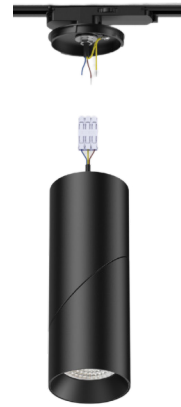

TRACK INSTALLATION - DALI

A: Ø65
B: 259
C: 206
D: 113

A: Ø62
B: 64
C: 113

SUSPENDED INSTALLATION

500MM 1000MM
A: Ø65 A: Ø65
B: 206 B: 206
C: 731 C: 1231

500MM
A: 534.5
1000mm
A: 1034.5