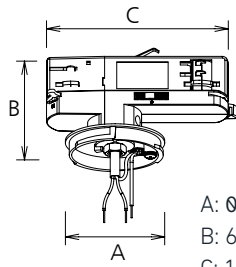

Warranty	
Warranty	5 Years

Material & Finish	
Ingress Protection Rating	IP20
Material Composition	Aluminium (Housing) PC (Optics)
Product Finish	RAL9016 - White RAL9005 - Black

Product Dimensions (mm)	
Surface Mount	Ø65 x 206mm
Track Installation	Ø65 x 248mm
Track Installation (DALI)	Ø65 x 259mm
Suspended Installation	Ø65mm

SIZE DIAGRAMS

SURFACE MOUNT

SURFACE MOUNT CANOPY

TRACK INSTALLATION

A: Ø65
B: 248
C: 206
D: 70

A: Ø62
B: 54
C: 70

TRACK INSTALLATION - DALI

A: Ø65
B: 259
C: 206
D: 113

A: Ø62
B: 64
C: 113

SUSPENDED INSTALLATION

500MM 1000MM
A: Ø65 A: Ø65
B: 206 B: 206
C: 731 C: 1231

500MM
A: 534.5
1000mm
A: 1034.5