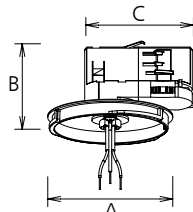

Warranty	
Warranty	5 Years

Material & Finish	
Ingress Protection Rating	IP20
Material Composition	Aluminium (Housing) PC (Optics)
Product Finish	RAL9016 - White RAL9005 - Black

Product Dimensions (mm)	
Surface Mount	Ø65 x 206mm
Track Installation	Ø65 x 248mm
Track Installation (DALI)	Ø65 x 259mm
Suspended Installation	Ø65mm

SIZE DIAGRAMS

SURFACE MOUNT

SURFACE MOUNT CANOPY

TRACK INSTALLATION

A: Ø65
B: 248
C: 206
D: 70

A: Ø62
B: 54
C: 70

TRACK INSTALLATION - DALI

A: Ø65
B: 259
C: 206
D: 113

A: Ø62
B: 64
C: 113

SUSPENDED INSTALLATION

500MM 1000MM
A: Ø65 A: Ø65
B: 206 B: 206
C: 731 C: 1231

500MM
A: 534.5
1000mm
A: 1034.5