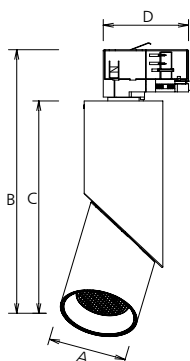

Warranty	
Warranty	5 Years

Material & Finish	
Ingress Protection Rating	IP20
Material Composition	Aluminium (Housing) PC (Optics)
Product Finish	RAL9016 - White RAL9005 - Black

Product Dimensions (mm)	
Surface Mount	Ø65 x 206mm
Track Installation	Ø65 x 248mm
Track Installation (DALI)	Ø65 x 259mm
Suspended Installation	Ø65mm

SIZE DIAGRAMS

SURFACE MOUNT

SURFACE MOUNT CANOPY

TRACK INSTALLATION

A: Ø65
B: 248
C: 206
D: 70

A: Ø62
B: 54
C: 70

TRACK INSTALLATION - DALI

A: Ø65
B: 259
C: 206
D: 113

A: Ø62
B: 64
C: 113

SUSPENDED INSTALLATION

500MM 1000MM
A: Ø65 A: Ø65
B: 206 B: 206
C: 731 C: 1231

500MM
A: 534.5
1000mm
A: 1034.5