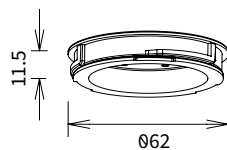

Warranty	
Warranty	5 Years

Material & Finish	
Ingress Protection Rating	IP20
Material Composition	Aluminium (Housing) PC (Optics)
Product Finish	RAL9016 - White RAL9005 - Black

Product Dimensions (mm)	
Surface Mount	Ø65 x 206mm
Track Installation	Ø65 x 248mm
Track Installation (DALI)	Ø65 x 259mm
Suspended Installation	Ø65mm

SIZE DIAGRAMS

SURFACE MOUNT

SURFACE MOUNT CANOPY

TRACK INSTALLATION

A: Ø65
B: 248
C: 206
D: 70

A: Ø62
B: 54
C: 70

TRACK INSTALLATION - DALI

A: Ø65
B: 259
C: 206
D: 113

A: Ø62
B: 64
C: 113

SUSPENDED INSTALLATION

500MM 1000MM
A: Ø65 A: Ø65
B: 206 B: 206
C: 731 C: 1231

500MM
A: 534.5
1000mm
A: 1034.5