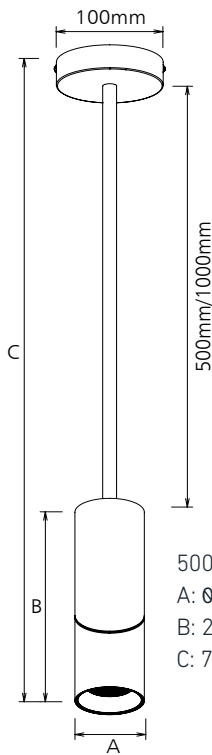

iDesigno

15W Adatto Adjustable Light

TECHNICAL DATA SHEET

The 15W Adatto adjustable light features multiple installation options including surface, track and suspended for versatile applications. The lamp body rotates 90° vertically and 315° horizontally, allowing precise directional lighting alongside interchangeable CCT for adaptable illumination, making it the ideal choice for a range of lighting applications.

Warranty	
Warranty	5 Years

Material & Finish	
Ingress Protection Rating	IP20
Material Composition	Aluminium (Housing) PC (Optics)
Product Finish	RAL9016 - White RAL9005 - Black

Product Dimensions (mm)	
Surface Mount	Ø65 x 206mm
Track Installation	Ø65 x 248mm
Track Installation (DALI)	Ø65 x 259mm
Suspended Installation	Ø65mm

SIZE DIAGRAMS

SURFACE MOUNT

SURFACE MOUNT CANOPY

TRACK INSTALLATION

A: Ø65
B: 248
C: 206
D: 70

A: Ø62
B: 54
C: 70

TRACK INSTALLATION - DALI

A: Ø65
B: 259
C: 206
D: 113

A: Ø62
B: 64
C: 113

SUSPENDED INSTALLATION

500MM 1000MM
A: Ø65 A: Ø65
B: 206 B: 206
C: 731 C: 1231

500MM
A: 534.5
1000mm
A: 1034.5