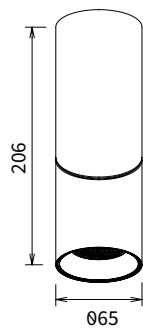

iDesigno

15W Adatto Adjustable Light

TECHNICAL DATA SHEET

The 15W Adatto adjustable light features multiple installation options including surface, track and suspended for versatile applications. The lamp body rotates 90° vertically and 315° horizontally, allowing precise directional lighting alongside interchangeable CCT for adaptable illumination, making it the ideal choice for a range of lighting applications.

Warranty	
Warranty	5 Years

Material & Finish	
Ingress Protection Rating	IP20
Material Composition	Aluminium (Housing) PC (Optics)
Product Finish	RAL9016 - White RAL9005 - Black

Product Dimensions (mm)	
Surface Mount	Ø65 x 206mm
Track Installation	Ø65 x 248mm
Track Installation (DALI)	Ø65 x 259mm
Suspended Installation	Ø65mm

SIZE DIAGRAMS

SURFACE MOUNT

SURFACE MOUNT CANOPY

TRACK INSTALLATION

A: Ø65
B: 248
C: 206
D: 70

A: Ø62
B: 54
C: 70

TRACK INSTALLATION - DALI

A: Ø65
B: 259
C: 206
D: 113

A: Ø62
B: 64
C: 113

SUSPENDED INSTALLATION

500MM 1000MM
A: Ø65 A: Ø65
B: 206 B: 206
C: 731 C: 1231

500MM
A: 534.5
1000mm
A: 1034.5