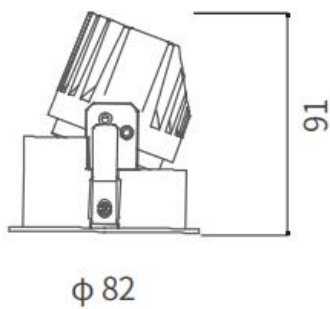

Product Dimensions	
Dimensions	<i>82 x 91mm</i>
Cut Out	<i>75mm</i>

Optical Characteristics	
Correlated Colour Temperature	<i>4000K Standard 2700K - 4000K Optional</i>
Colour Rendering Index	<i>90Ra</i>
LED Type	<i>Cree</i>
LED Expected Lifespan	<i>50,000hrs</i>
Luminous Flux	<i>960lms</i>
Beam Angle	<i>24° / 36° / 50°</i>
SDCM	<i>&lt;3</i>

## SIZE DIAGRAMS