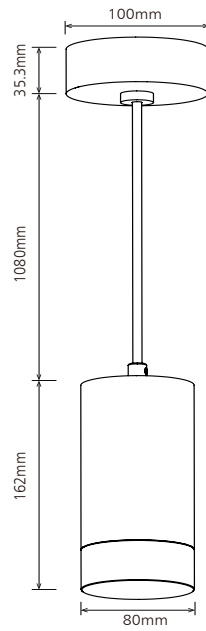

LEDTEC

TECHNICAL SPECIFICATIONS

| Product | |
|-----------------------|-------------------------|
| Model - Surface Mount | ID-PDU-PEN-10W-36-4K-SM |
| Model - Pendant | ID-PDU-PEN-10W-36-4K-PD |

| Luminaire Information | |
|-----------------------|-----------------------------------|
| Rated Power | 10W |
| Installation | Surface Mount Pendant |
| Dimming Option | Non-Dimmable Dimmable Optional |
| Accessories | Transparent Acrylic Mask |

| Product Dimensions | |
|----------------------------|--------------|
| Dimensions - Surface Mount | 80 x 130mm |
| Dimensions - Pendant | 100 x 1246mm |

| Optical Characteristics | |
|-------------------------------|--|
| Correlated Colour Temperature | 4000K Standard 2700K - 5000K Optional |
| Colour Rendering Index | 90Ra |
| LED Type | COB |
| LED Expected Lifespan | 50,000hrs |
| Luminous Flux | Standard: 900 - 1030lms Transparent Mask: 530 - 650lm |
| Beam Angle | 15° / 24° / 36° / 45° |
| SDCM | <4 |

SIZE DIAGRAMS

Surface Mount

Pendant

ACCESSORIES

Transparent Acrylic Mask

Surface Mount

Pendant

REFLECTORS