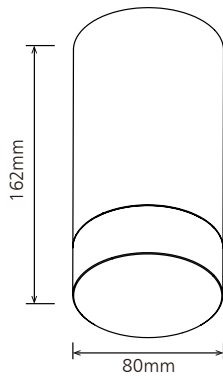

| Product Dimensions | |
|----------------------------|--------------|
| Dimensions - Surface Mount | 80 x 130mm |
| Dimensions - Pendant | 100 x 1246mm |

| Optical Characteristics | |
|-------------------------------|--|
| Correlated Colour Temperature | 4000K Standard 2700K - 5000K Optional |
| Colour Rendering Index | 90Ra |
| LED Type | COB |
| LED Expected Lifespan | 50,000hrs |
| Luminous Flux | Standard: 900 - 1030lms Transparent Mask: 530 - 650lm |
| Beam Angle | 15° / 24° / 36° / 45° |
| SDCM | <4 |

SIZE DIAGRAMS

Surface Mount

Pendant

ACCESSORIES

Transparent Acrylic Mask

Surface Mount

Pendant

REFLECTORS