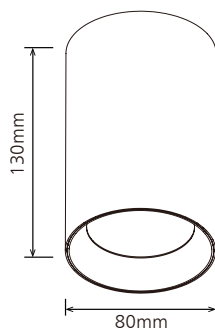

TECHNICAL SPECIFICATIONS

Product	
Model - Surface Mount	ID-PDU-PEN-10W-36-4K-SM
Model - Pendant	ID-PDU-PEN-10W-36-4K-PD

Luminaire Information	
Rated Power	10W
Installation	Surface Mount Pendant
Dimming Option	Non-Dimmable Dimmable Optional
Accessories	Transparent Acrylic Mask

Driver Information	
Driver Type	Built In Flicker Free
Dimming Option	Non-Dimmable
Rated Input Voltage	AC 220 - 240V

Warranty	
Warranty	5 Years

Material & Finish	
Ingress Protection Rating	IP20
Material Composition (Housing)	Aluminum
Product Finish (Base)	White RAL9016 - WH Black RAL9005 - BK
Reflector Colours	Gold - GD Silver - SI Transparent - TR

Product Dimensions	
Dimensions - Surface Mount	80 x 130mm
Dimensions - Pendant	100 x 1246mm

Optical Characteristics	
Correlated Colour Temperature	4000K Standard 2700K - 5000K Optional
Colour Rendering Index	90Ra
LED Type	COB
LED Expected Lifespan	50,000hrs
Luminous Flux	Standard: 900 - 1030lms Transparent Mask: 530 - 650lm
Beam Angle	15° / 24° / 36° / 45°
SDCM	<4

SIZE DIAGRAMS

Surface Mount