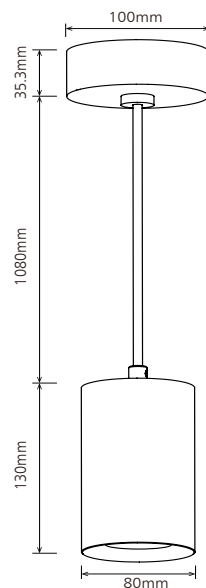

LEDTEC

TECHNICAL SPECIFICATIONS

| Product | |
|-----------------------|-------------------------|
| Model - Surface Mount | ID-PDU-PEN-10W-36-4K-SM |
| Model - Pendant | ID-PDU-PEN-10W-36-4K-PD |

| Luminaire Information | |
|-----------------------|-----------------------------------|
| Rated Power | 10W |
| Installation | Surface Mount Pendant |
| Dimming Option | Non-Dimmable Dimmable Optional |
| Accessories | Transparent Acrylic Mask |

| Product Dimensions | |
|----------------------------|--------------|
| Dimensions - Surface Mount | 80 x 130mm |
| Dimensions - Pendant | 100 x 1246mm |

| Optical Characteristics | |
|-------------------------------|--|
| Correlated Colour Temperature | 4000K Standard 2700K - 5000K Optional |
| Colour Rendering Index | 90Ra |
| LED Type | COB |
| LED Expected Lifespan | 50,000hrs |
| Luminous Flux | Standard: 900 - 1030lms Transparent Mask: 530 - 650lm |
| Beam Angle | 15° / 24° / 36° / 45° |
| SDCM | <4 |

SIZE DIAGRAMS

Surface Mount

Pendant

ACCESSORIES

Transparent Acrylic Mask

Surface Mount

Pendant

REFLECTORS