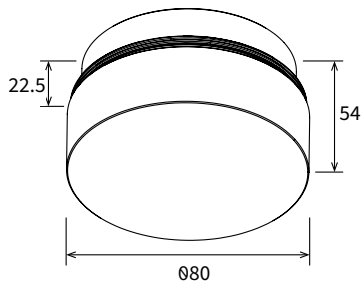

| Product Dimensions | |
|----------------------------|--------------|
| Dimensions - Surface Mount | 80 x 130mm |
| Dimensions - Pendant | 100 x 1246mm |

| Optical Characteristics | |
|-------------------------------|--|
| Correlated Colour Temperature | 4000K Standard 2700K - 5000K Optional |
| Colour Rendering Index | 90Ra |
| LED Type | COB |
| LED Expected Lifespan | 50,000hrs |
| Luminous Flux | Standard: 900 - 1030lms Transparent Mask: 530 - 650lm |
| Beam Angle | 15° / 24° / 36° / 45° |
| SDCM | <4 |

SIZE DIAGRAMS

Surface Mount

Pendant

ACCESSORIES

Transparent Acrylic Mask

Surface Mount

Pendant

REFLECTORS