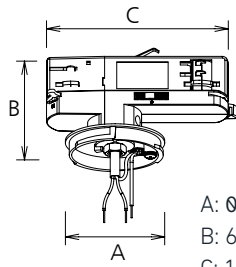

Warranty	
Warranty	5 Years

Material & Finish	
Ingress Protection Rating	IP20
Material Composition	Aluminium (Housing) PC (Optics)
Product Finish	RAL9016 - White RAL9005 - Black

Product Dimensions (mm)	
Surface Mount	Ø65 x 206mm
Track Installation	Ø65 x 248mm
Track Installation (DALI)	Ø65 x 259mm
Suspended Installation	Ø65mm

SIZE DIAGRAMS

SURFACE MOUNT

TRACK INSTALLATION

TRACK INSTALLATION - DALI

A: Ø65
B: 259
C: 206
D: 113

A: Ø62
B: 64
C: 113

SUSPENDED INSTALLATION

500MM 1000MM
A: Ø65 A: Ø65
B: 206 B: 206
C: 731 C: 1231

500MM
A: 534.5
1000MM
A: 1034.5