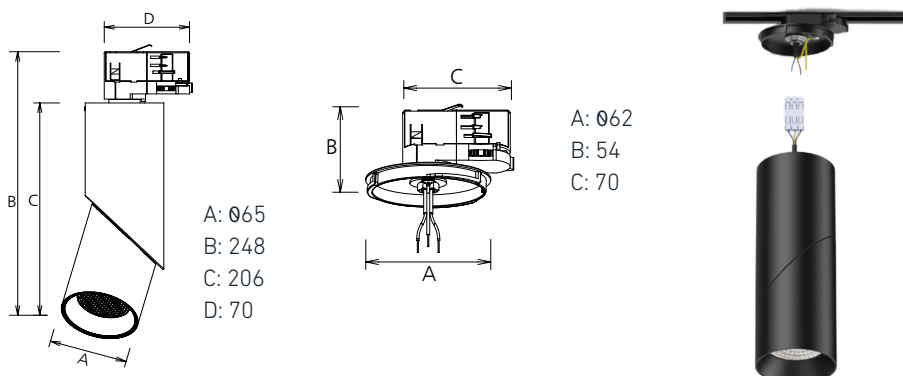

iDesigno

10W Adatto Adjustable Light

TECHNICAL DATA SHEET

The 10W Adatto adjustable light features multiple installation options including surface, track and suspended for versatile applications. The lamp body rotates 90° vertically and 315° horizontally, allowing precise directional lighting alongside interchangeable CCT for adaptable illumination, making it the ideal choice for a range of lighting applications.

Luminaire Information	
Rated Power	10W
Fixture Installation	Surface Mount Track Installation Suspended Installation
Dimmable Options	Dimmable DALI Dimmable Optional
CCT Selection DIP Switch	Yes

Driver Information	
Driver Type	Built In
Dimming Option	Triac Dimmable Driver
Input Voltage	220 - 240VAC

Warranty	
Warranty	5 Years

Material & Finish	
Ingress Protection Rating	IP20
Material Composition	Aluminium (Housing) PC (Optics)
Product Finish	RAL9016 - White RAL9005 - Black

Product Dimensions (mm)	
Surface Mount	Ø65 x 206mm
Track Installation	Ø65 x 248mm
Track Installation (DALI)	Ø65 x 259mm
Suspended Installation	Ø65mm

SIZE DIAGRAMS

SURFACE MOUNT

TRACK INSTALLATION

TRACK INSTALLATION - DALI

A: Ø65
B: 259
C: 206
D: 113

A: Ø62
B: 64
C: 113

SUSPENDED INSTALLATION

500MM 1000MM
A: Ø65 A: Ø65
B: 206 B: 206
C: 731 C: 1231