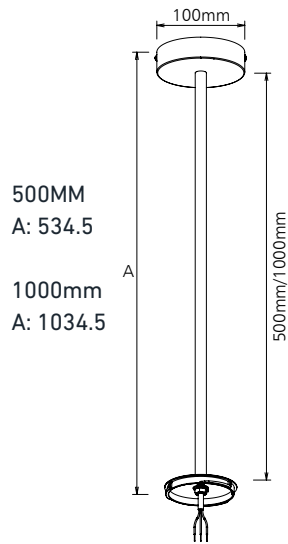

iDesigno

10W Adatto Adjustable Light

TECHNICAL DATA SHEET

The 10W Adatto adjustable light features multiple installation options including surface, track and suspended for versatile applications. The lamp body rotates 90° vertically and 315° horizontally, allowing precise directional lighting alongside interchangeable CCT for adaptable illumination, making it the ideal choice for a range of lighting applications.

Warranty	
Warranty	5 Years

Material & Finish	
Ingress Protection Rating	IP20
Material Composition	Aluminium (Housing) PC (Optics)
Product Finish	RAL9016 - White RAL9005 - Black

Product Dimensions (mm)	
Surface Mount	Ø65 x 206mm
Track Installation	Ø65 x 248mm
Track Installation (DALI)	Ø65 x 259mm
Suspended Installation	Ø65mm

SIZE DIAGRAMS

SURFACE MOUNT

TRACK INSTALLATION

TRACK INSTALLATION - DALI

A: Ø65
B: 259
C: 206
D: 113

A: Ø62
B: 64
C: 113

SUSPENDED INSTALLATION

500MM 1000MM
A: Ø65 A: Ø65
B: 206 B: 206
C: 731 C: 1231

500MM
A: 534.5
1000MM
A: 1034.5