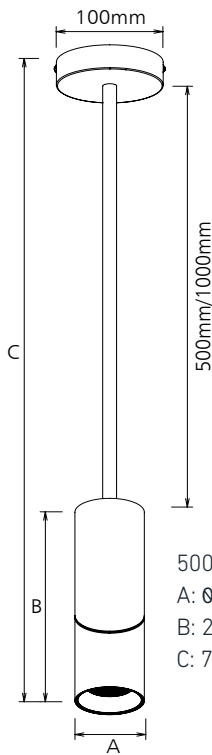

iDesigno

10W Adatto Adjustable Light

TECHNICAL DATA SHEET

The 10W Adatto adjustable light features multiple installation options including surface, track and suspended for versatile applications. The lamp body rotates 90° vertically and 315° horizontally, allowing precise directional lighting alongside interchangeable CCT for adaptable illumination, making it the ideal choice for a range of lighting applications.

Warranty	
Warranty	5 Years

Material & Finish	
Ingress Protection Rating	IP20
Material Composition	Aluminium (Housing) PC (Optics)
Product Finish	RAL9016 - White RAL9005 - Black

Product Dimensions (mm)	
Surface Mount	Ø65 x 206mm
Track Installation	Ø65 x 248mm
Track Installation (DALI)	Ø65 x 259mm
Suspended Installation	Ø65mm

SIZE DIAGRAMS

SURFACE MOUNT

TRACK INSTALLATION

TRACK INSTALLATION - DALI

A: Ø65
B: 259
C: 206
D: 113

A: Ø62
B: 64
C: 113

SUSPENDED INSTALLATION

500MM 1000MM
A: Ø65 A: Ø65
B: 206 B: 206
C: 731 C: 1231

500MM
A: 534.5
1000MM
A: 1034.5