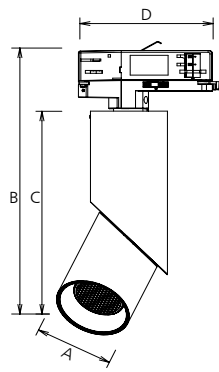

Warranty	
Warranty	5 Years

Material & Finish	
Ingress Protection Rating	IP20
Material Composition	Aluminium (Housing) PC (Optics)
Product Finish	RAL9016 - White RAL9005 - Black

Product Dimensions (mm)	
Surface Mount	Ø65 x 206mm
Track Installation	Ø65 x 248mm
Track Installation (DALI)	Ø65 x 259mm
Suspended Installation	Ø65mm

SIZE DIAGRAMS

SURFACE MOUNT

TRACK INSTALLATION

TRACK INSTALLATION - DALI

A: Ø65
B: 259
C: 206
D: 113

A: Ø62
B: 64
C: 113

SUSPENDED INSTALLATION

500MM 1000MM
A: Ø65 A: Ø65
B: 206 B: 206
C: 731 C: 1231

500MM
A: 534.5
1000MM
A: 1034.5