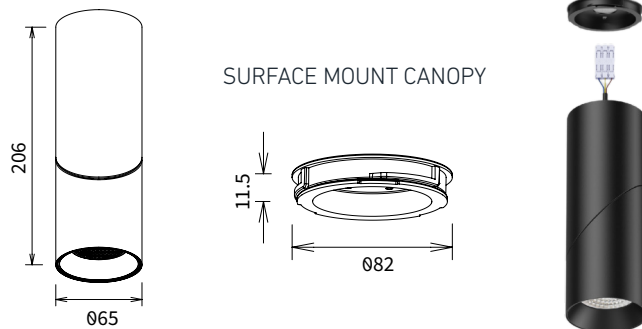

TECHNICAL SPECIFICATIONS

Product	
Model - Track Light - White	ID-TLU-ADA-10W-60-3CCT-WHT
Model - Track Light - Black	ID-TLU-ADA-10W-60-3CCT-BLK

Luminaire Information	
Rated Power	10W
Fixture Installation	Surface Mount Track Installation Suspended Installation
Dimmable Options	Dimmable DALI Dimmable Optional
CCT Selection DIP Switch	Yes

Driver Information	
Driver Type	Built In
Dimming Option	Triac Dimmable Driver
Input Voltage	220 - 240VAC

Warranty	
Warranty	5 Years

Material & Finish	
Ingress Protection Rating	IP20
Material Composition	Aluminium (Housing) PC (Optics)
Product Finish	RAL9016 - White RAL9005 - Black

Product Dimensions (mm)	
Surface Mount	Ø65 x 206mm
Track Installation	Ø65 x 248mm
Track Installation (DALI)	Ø65 x 259mm
Suspended Installation	Ø65mm

Optical Characteristics	
Correlated Colour Temperature	3000K + 4000K + 5000K
Colour Rendering Index	90 Ra
LED Type	COB
LED Expected Lifespan	50,000 hrs
Luminous Flux	810 - 850lm
Beam Angle	60°
SDCM	<3

SIZE DIAGRAMS

SURFACE MOUNT