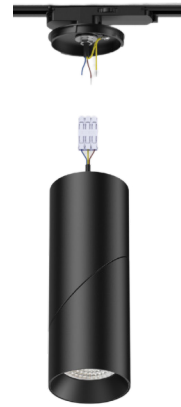

iDesigno

10W Adatto Adjustable Light

TECHNICAL DATA SHEET

The 10W Adatto adjustable light features multiple installation options including surface, track and suspended for versatile applications. The lamp body rotates 90° vertically and 315° horizontally, allowing precise directional lighting alongside interchangeable CCT for adaptable illumination, making it the ideal choice for a range of lighting applications.

Optical Characteristics	
Correlated Colour Temperature	3000K + 4000K + 5000K
Colour Rendering Index	90 Ra
LED Type	COB
LED Expected Lifespan	50,000 hrs
Luminous Flux	810 - 850lm
Beam Angle	60°
SDCM	<3

SIZE DIAGRAMS

SURFACE MOUNT

TRACK INSTALLATION

TRACK INSTALLATION - DALI

A: Ø65
B: 259
C: 206
D: 113

A: Ø62
B: 64
C: 113

SUSPENDED INSTALLATION

500MM 1000MM
A: Ø65 A: Ø65
B: 206 B: 206
C: 731 C: 1231