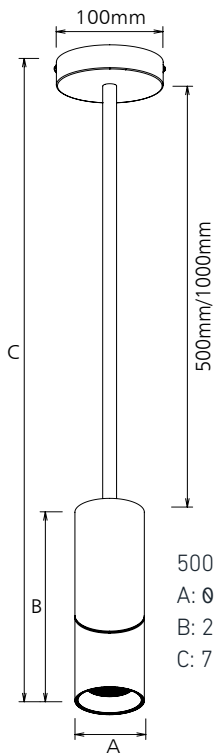

iDesigno

10W Adatto Adjustable Light

TECHNICAL DATA SHEET

The 10W Adatto adjustable light features multiple installation options including surface, track and suspended for versatile applications. The lamp body rotates 90° vertically and 315° horizontally, allowing precise directional lighting alongside interchangeable CCT for adaptable illumination, making it the ideal choice for a range of lighting applications.

| Product Dimensions (mm) | |
|---------------------------|-------------|
| Surface Mount | Ø65 x 206mm |
| Track Installation | Ø65 x 248mm |
| Track Installation (DALI) | Ø65 x 259mm |
| Suspended Installation | Ø65mm |

SIZE DIAGRAMS

SURFACE MOUNT

SURFACE MOUNT CANOPY

TRACK INSTALLATION

A: Ø65
B: 248
C: 206
D: 70

A: Ø62
B: 54
C: 70

TRACK INSTALLATION - DALI

A: Ø65
B: 259
C: 206
D: 113

A: Ø62
B: 64
C: 113

SUSPENDED INSTALLATION

500MM 1000MM
A: Ø65 A: Ø65
B: 206 B: 206
C: 731 C: 1231

500MM
A: 534.5
1000mm
A: 1034.5