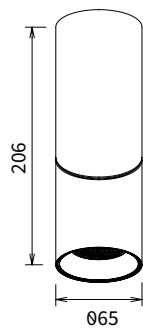

TECHNICAL SPECIFICATIONS

Product	
Model - Pendant Light - White	ID-PDU-ADA-10W-60-3CCT-WHT
Model - Pendant Light - Black	ID-PDU-ADA-10W-60-3CCT-BLK

Luminaire Information	
Rated Power	10W
Fixture Installation	Surface Mount
	Track Installation
	Suspended Installation
Dimmable Options	Dimmable
	DALI Dimmable Optional
CCT Selection DIP Switch	Yes

Driver Information	
Driver Type	Built In
Dimming Option	Triac Dimmable Driver
Input Voltage	220 - 240VAC

Warranty	
Warranty	5 Years

Material & Finish	
Ingress Protection Rating	IP20
Material Composition	Aluminium (Housing)
	PC (Optics)
Product Finish	RAL9016 - White
	RAL9005 - Black

Product Dimensions (mm)	
Surface Mount	Ø65 x 206mm
Track Installation	Ø65 x 248mm
Track Installation (DALI)	Ø65 x 259mm
Suspended Installation	Ø65mm

Optical Characteristics	
Correlated Colour Temperature	3000K + 4000K + 5000K
Colour Rendering Index	90 Ra
LED Type	COB
LED Expected Lifespan	50,000 hrs
Luminous Flux	810 - 850lm
Beam Angle	60°
SDCM	<3

SIZE DIAGRAMS

SURFACE MOUNT