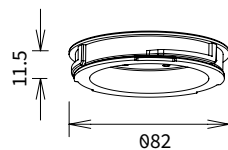

SURFACE MOUNT CANOPY